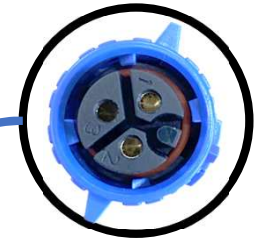

**PC-14G-6-120**

**PC-14G-6-240**

**PC-14G-6-277**

**PCF-14G-6**

**PCF-14G-10**

*Power Cords*

### Features & Benefits

- Quick Eco-link to PPF Tech fixtures
- Damp (IP67) rated M19 connection
- Certified plug connectors

### Models

Model	Volts	Plug	Length	Fig
PC-14G-6-120	120	NEMA 5-15	6'	A
PC-14G-6-240	240	NEMA 6-15	6'	B
PC-14G-6-277	277	NEMA L7-15P	6'	C
PCF-14G-6	120-277	M19	6'	D
PCF-14G-10	120-277	M19	10'	D

**M19 Female Connector**  
Connect to first fixture in grouping