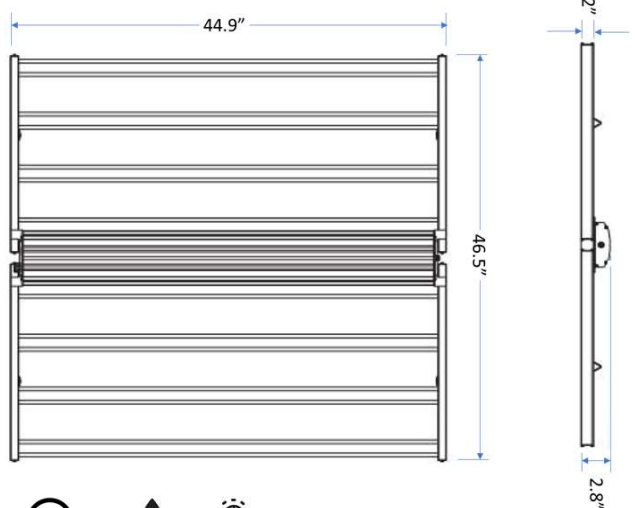

Mechanical & Safety

Weight (lbs.)	26.5
Dimensions (LxWxH inches)	44.9 x 46.5 x 2.8
Input leads (power + control)	24"
Input/output power	M19 3-pin
Input/output control	M19 2-pin
Operating temperature ($^{\circ}\text{C}$)	-20 to 45
Fixture spacing (typical)	5' on center

3 Year Warranty