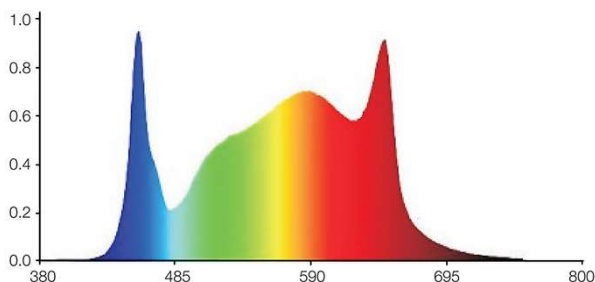

### Output

- |   |                   |
|---|-------------------|
| • PPF ( $\mu\text{mol}$ )               | 1,720             |
| • Efficacy ( $\mu\text{mol}/\text{J}$ ) | 2.6               |
| • Spectrum                              | Full              |
| • CCT (Kelvin)                          | 4000              |
| • Spectrum                              | Full cycle growth |