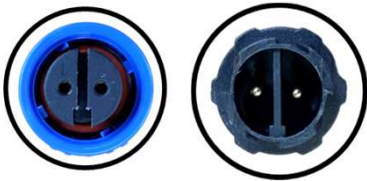

Features & Benefits

- Quick Eco-link to PPF Tech fixtures
- Damp (IP67) rated M16 connection
- Certified plug connectors

Electrical

- 0-10V signal only

Models

Model	Volts	Plug	Length
CC-5-1	0-10	Fig A	5'
CC-10-1	0-10	Fig B	10'
CC-SP-6-1	0-10	Fig C	6'

M16 Female Connector
 Connect to input side of fixture

M16 Male Connector
 Connect to output side of fixture

A) Single cord – male, female connection

B) Single cord – male, female connection

C) Splitter