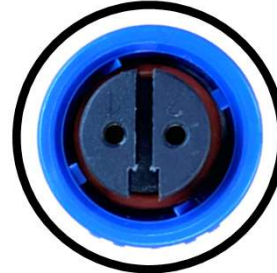

Features & Benefits

- Quick Eco-link to PPF Tech fixtures
- Damp (IP67) rated M16 connection
- Certified plug connectors

Electrical

- 0-10V signal only

Models

Model	Volts	Plug	Length
CC-5-1	0-10	Fig A	5'
CC-10-1	0-10	Fig B	10'
CC-SP-6-1	0-10	Fig C	6'

M16 Female Connector
 Connect to input side of fixture

M16 Male Connector
 Connect to output side of fixture

A) Single cord – male, female connection

B) Single cord – male, female connection

C) Splitter