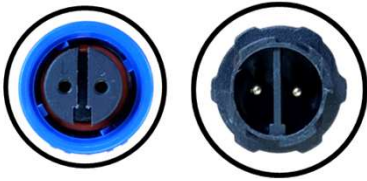

Features & Benefits

- Quick Eco-link to PPF Tech fixtures
- Damp (IP67) rated M16 connection
- Certified plug connectors

Electrical

- 0-10V signal only

Models

Model	Volts	Plug	Length
CC-5-1	0-10	Fig A	5'
CC-10-1	0-10	Fig B	10'
CC-SP-6-1	0-10	Fig C	6'

M16 Female Connector
 Connect to input side of fixture

M16 Male Connector
 Connect to output side of fixture

A) Single cord – male, female connection

B) Single cord – male, female connection

C) Splitter